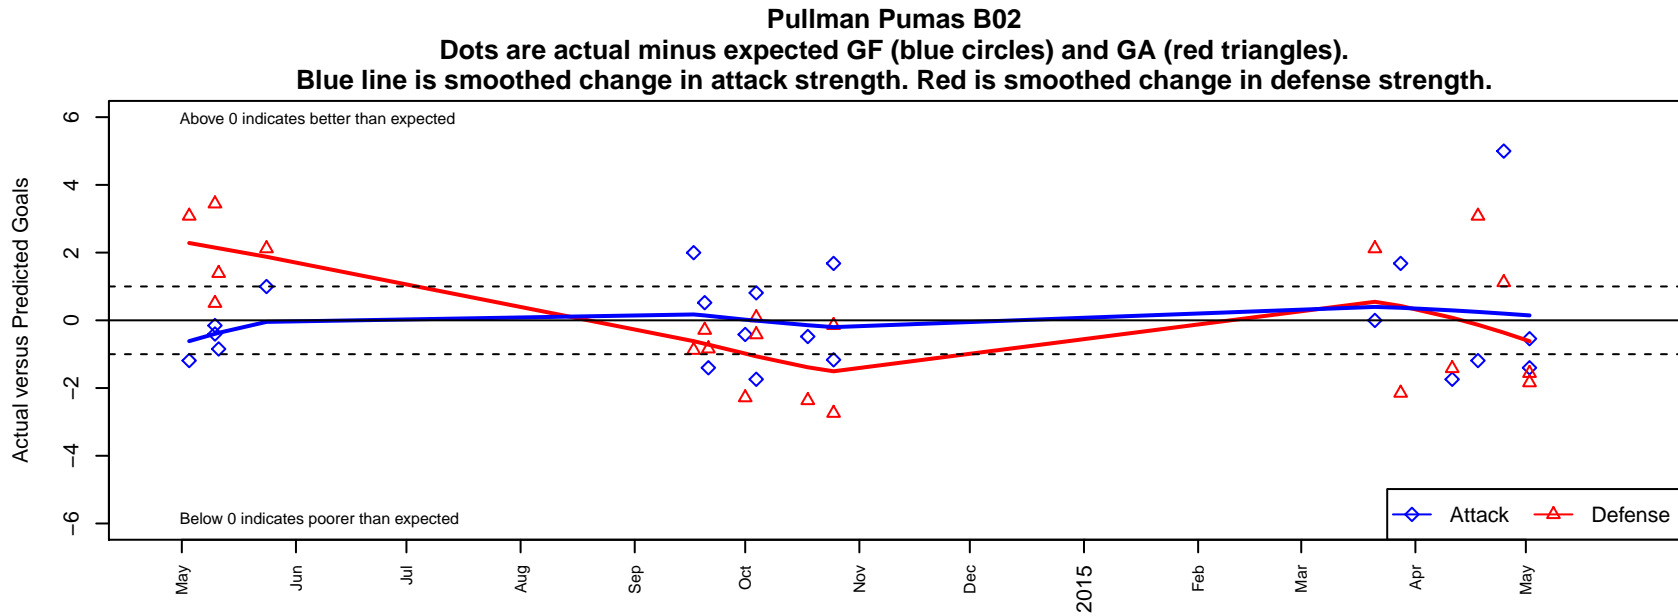

## Pullman Pumas B02

Pullman SC  
 Pullman, WA  
 B02 total strength=79  
 attack=0.13 defense=0.05  
 fall league = NWL BU12  
 spr league = Spr NWL BU12  
 notes= Yoshikawa 2014

alt names used:  
 BU12 PULLMAN PUMAS-YOSHIKAWA  
 Pullman Pumas U11 Yoshikawa  
 PULLMAN PUMAS-YOSHIKAWA  
 Pullman Pumas BU12 Yoshikawa

Venues played:  
 2013 Spr NWL Division C U11  
 2013 Spr NWL Division B U11  
 2014 HotShot U11  
 2014 NWL BU12  
 2014 Spr NWL BU12

**attack and defense variance (black dot)  
relative to other teams  
and top 10 in region**