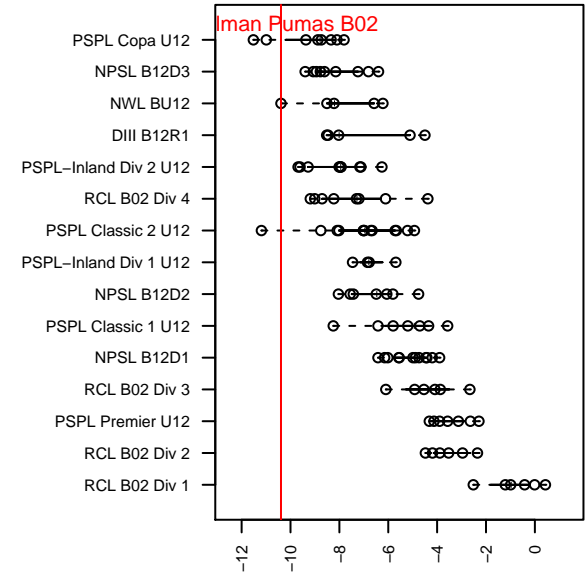

**attack and defense rating
relative to others at age
and all opponents in last 13 months**